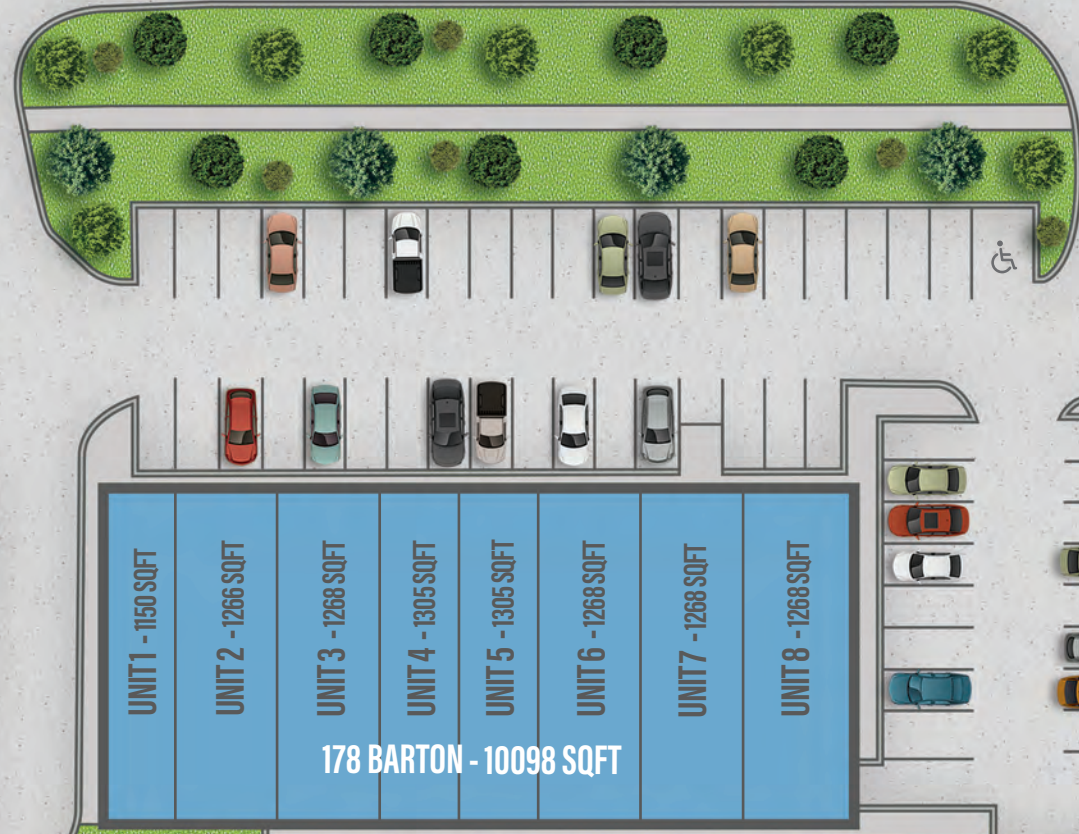

BARTON STREET

# NEWCASTLE CENTRE

STONEY CREEK

Address	Unit	Business
168 BARTON	UNIT 1	RIVERDALE EAST MEDICAL CENTRE & PHARMACY
168 BARTON	UNIT 2	WE CARE REHAB CLINIC
168 BARTON	UNIT 3	Serenity Hearing HEALTH & WELLNESS
168 BARTON	UNIT 4	ups
168 BARTON	UNIT 5	KoMix Foods Inc.
168 BARTON	UNIT 6	MR.SUB
168 BARTON	UNIT 7	LUCKY'S Fish N Chips
178 BARTON	UNIT 1	URBAN DHABA
178 BARTON	UNIT 2	KUMON
178 BARTON	UNIT 3, 4 & 5	Stoney Creek Montessori
178 BARTON	UNIT 6, 7 & 8	Swadesh
188 BARTON	UNIT 1	SUBWAY
188 BARTON	UNIT 2	Tina & CO. HAIR STUDIO
188 BARTON	UNIT 3	BARTON GRAYS ANIMAL HOSPITAL
188 BARTON	UNIT 4	Domino's Pizza
188 BARTON	UNIT 5, 6 & 7	F45
188 BARTON	UNIT 8	SPURS ROADHOUSE RESTAURANT